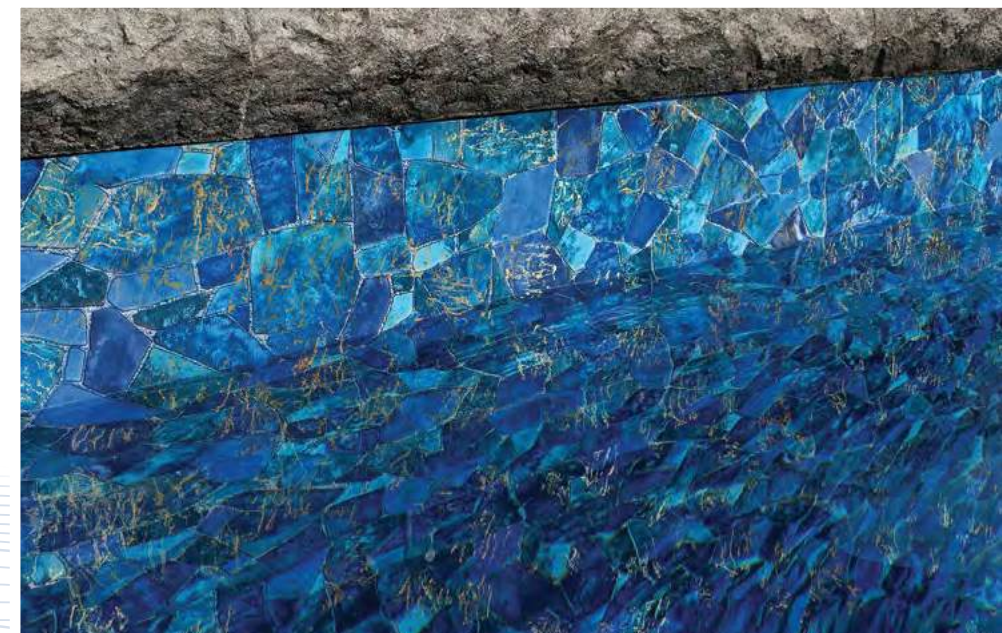

GOLDEN SEAGLASS

PearlEssence®
CHERISHED LOOP-LOC® FAVORITES

This work of art blends together the warm hues of the earth and the mesmerizing sparkle of sea glass, creating a pool that's not just a luxurious oasis but pure indulgence.

Pale Blue Base / Available in 28 mil.
Golden SeaGlass Textured Step/Bench Available