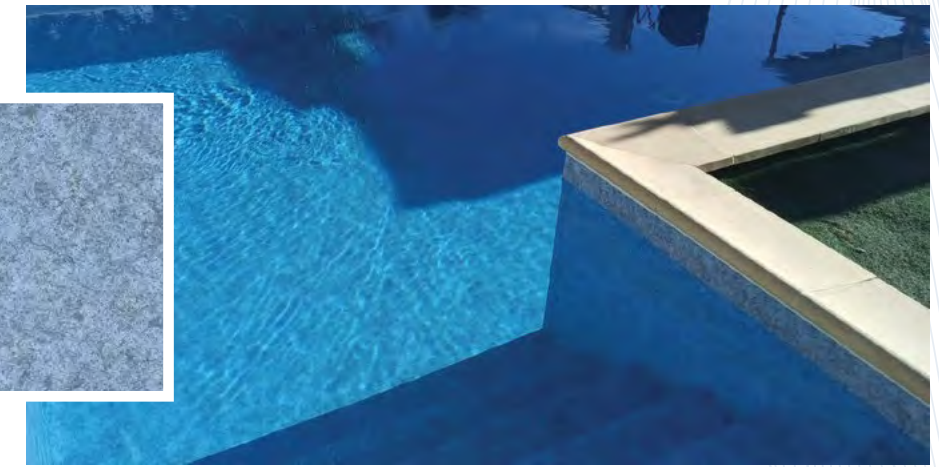

SUMMERSTONE BLUE

GUNITE LINER SERIES

Pale Blue Base / Available in 28 mil.
Summerstone Blue Textured Step/Bench Available