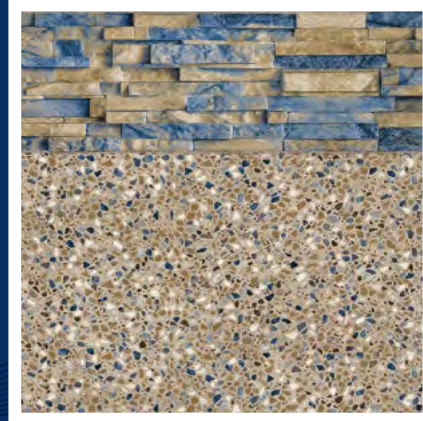

SANDSTONE

with Tremezzo

LOOP-LOC® CUSTOM PATTERN

Glass stone mosaics embedded in crisp earthen sand allow vibrant sparks of sapphire blues to catch the light beautifully. This pattern makes every swim feel like a relaxing walk on the beach. Framed with a harmonious fusion of sandstone and powder blue marble, this pattern offers an elegant and elevated touch.

Tan Base / Available in 20 & 28 mil.

Tremezzo Textured Step/Bench Available

*For All Over Wall Print, see Tremezzo