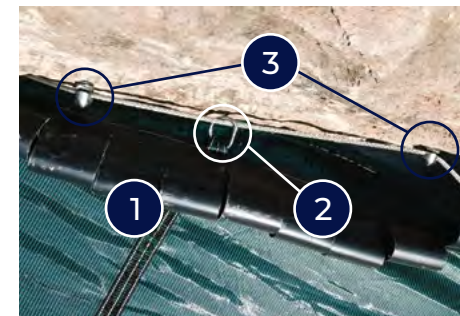

Customize Your
Pool Cover With:

A logo or monogram
(maximum 16'W x 150'L)

A high-resolution image
(at least 300dpi)

CABLE-LOC®

We've raised the bar on **raised wall installation**.

Installing LOOP-LOC® safety covers on pools with raised walls is now an easier and more beautiful experience. Our innovative patented Cable-Loc treatment features 33% fewer anchors, flexible anchor positioning for much faster installation, exceptional quality materials, and a sleek new look you will love!

1. New smaller-profile SAFEDGE® Safety Barrier is segmented to better adapt to walls.
2. Aircraft-quality stainless steel cable has 5,000 lb. break strength.
3. Maximum 18" anchor spacing.

PROTECT-A-GAP®