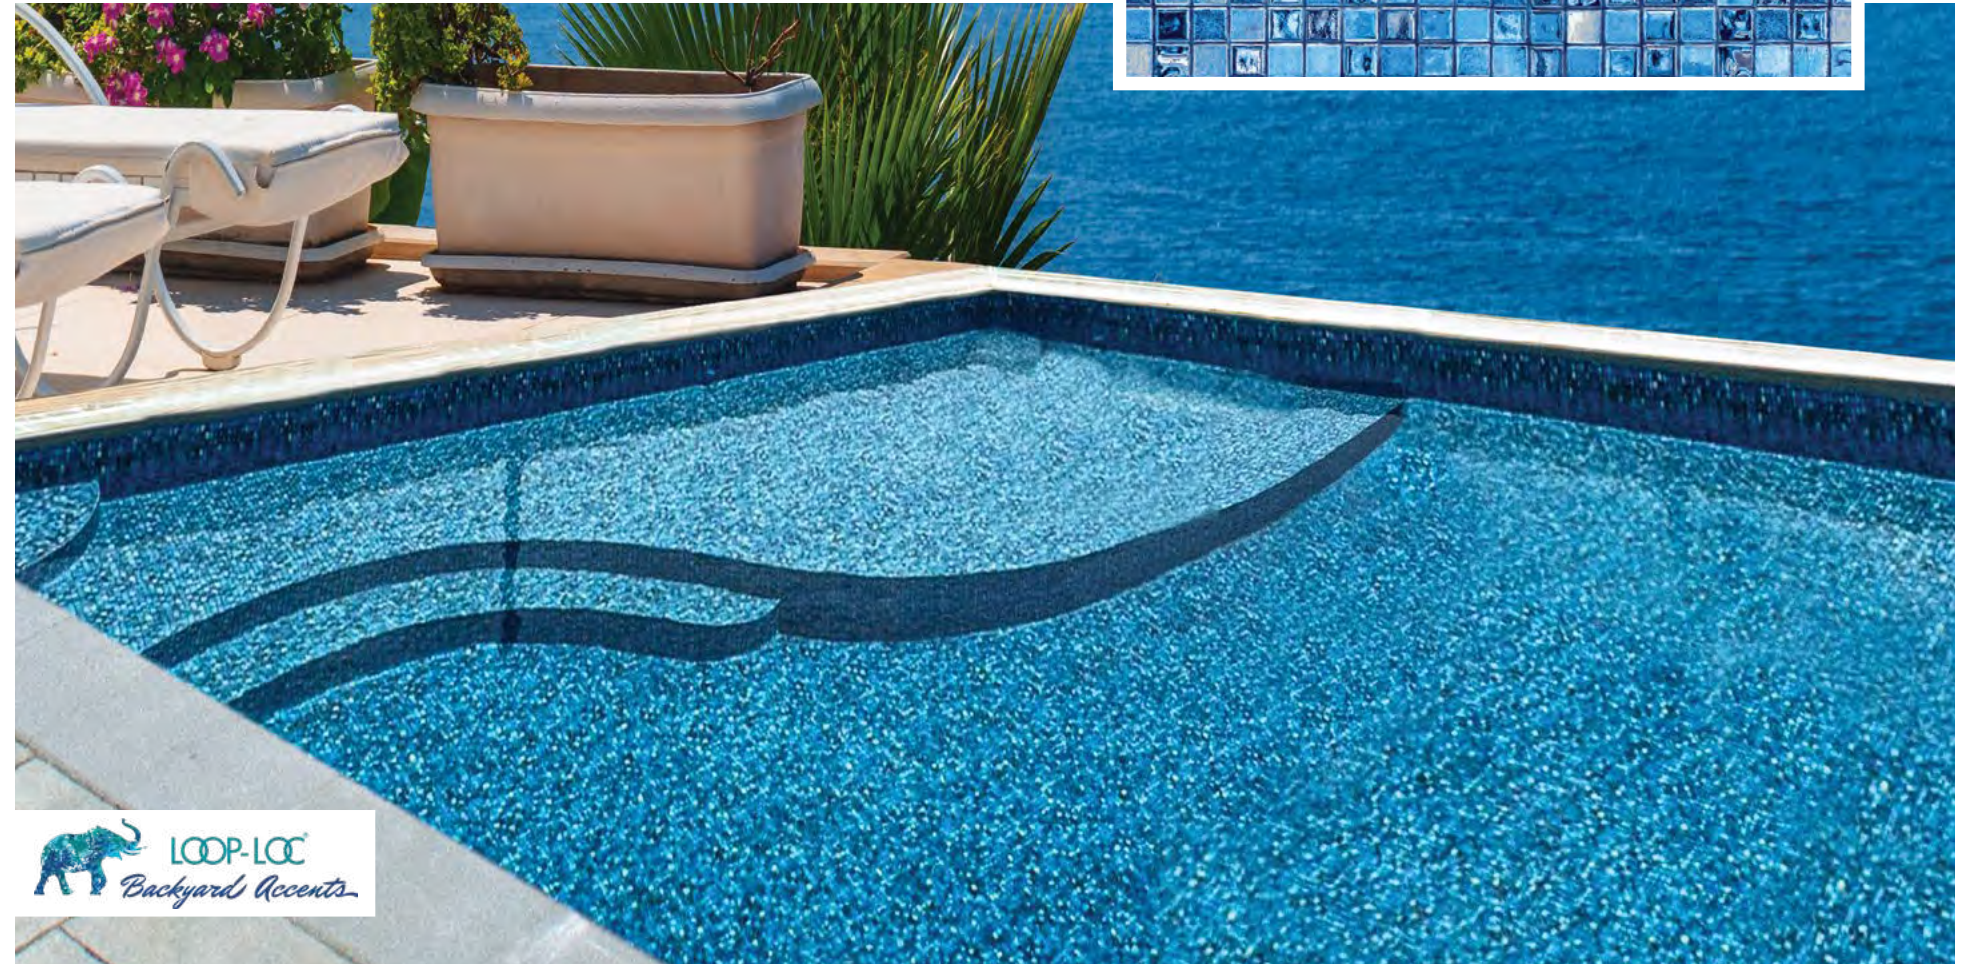

White Base / Available in 20 & 28 mil.
Oceania Textured Step/Bench Available

MADISON & LUXE

PearlEssence®
LOOP-LOC® EXCLUSIVE LUXURY LINER

Step into high-end luxury. The exquisite gold PearlEssence® finish bathes your pool in a stunning shimmer, turning every swim into a lavish experience. Immerse yourself in glimmer and let your pool be the centerpiece of a truly spectacular setting.