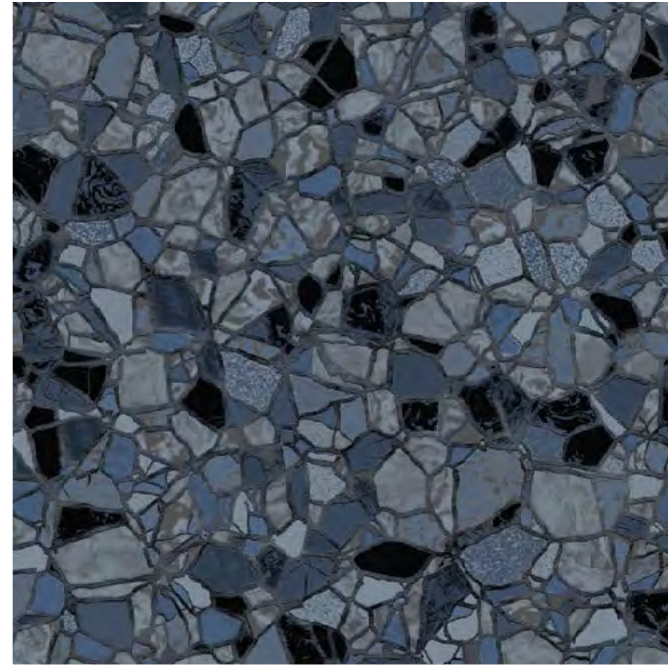

MAYA

BOUTIQUE COLLECTION
LOOP-LOC® EXCLUSIVE LUXURY LINER

Dive into an astonishing illusion of stained glass panels of swirling blue Nautilus shells. Absolutely captivating!

Pale Blue Base / Available in 20 & 28 mil.
Maya Textured Step/Bench Available

QUARTZ FLAGSTONE

PearlEssence®

A unique interpretation in this incredible recreation of a hand-laid flagstone walkway. Infused with blue iridescent inks, it's a boldly different PearlEssence® pattern.

Dark Gray Base / Available in 28 mil.
Quartz Flagstone Textured Step/Bench Available