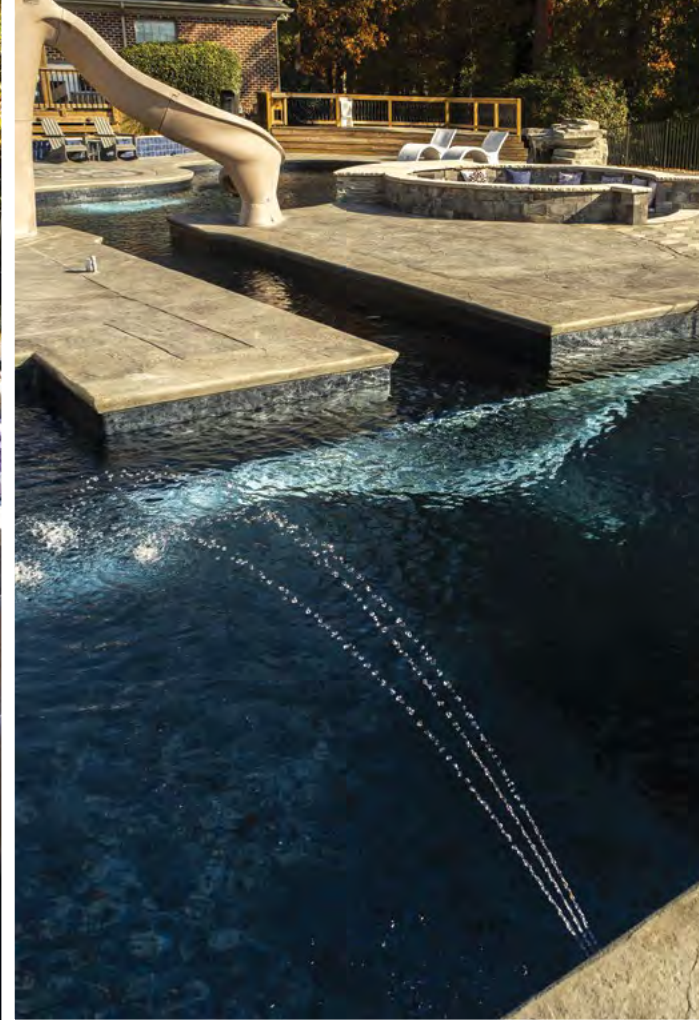

PLATINUM ONYX

PearlEssence®
LOOP-LOC® EXCLUSIVE LUXURY LINER

This PearlEssence® pattern will dress your oasis in sleek and silvery tones; a shimmery, sophisticated look that perfectly matches pool aesthetics to those of fine couture.

Black Base / Available in 28 mil.
Platinum Onyx Textured Step/Bench Available