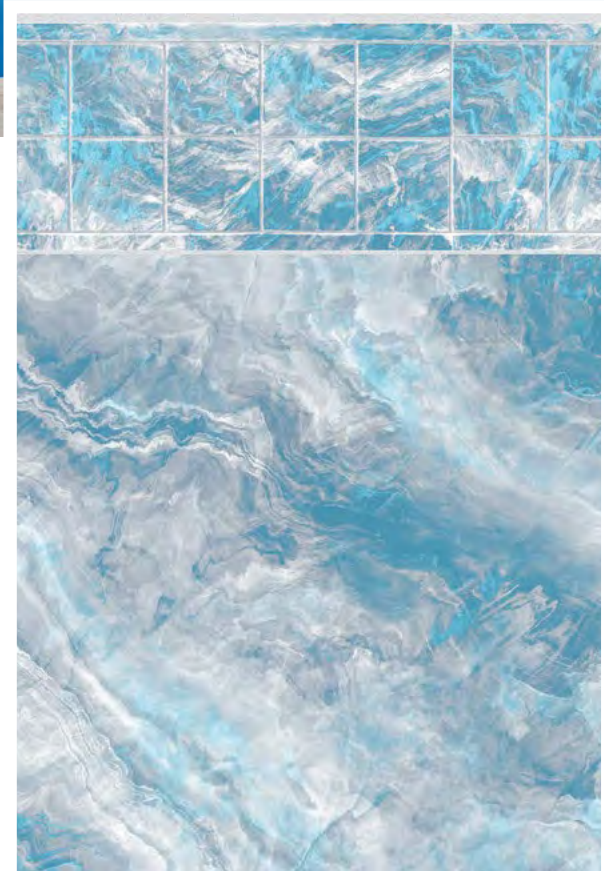

BLU SKY

with Cristalita Marble Bottom

PearlEssence®

Embrace the enchanting design of Blu Sky border tile with Cristalita Marble floor. It captures the serene azul tones combined with intricate swirls of gray and white, reflective of the shoreline. Immerse yourself in the charm of coastal sophistication, and bring seaside charm to your outdoor sanctuary.

White Base / Available in 20 & 28 mil.
Cristalita Marble Textured Step/Bench Available
*For All Over Wall Print, see Cristalita Marble

CRISTALITA MARBLE

PearlEssence®

Transport yourself to the sun-kissed Brazilian oceanside. This captivating all over pattern evokes the soothing tranquility of delicate light blue stone with intricate gray, blue, and white billows that mirror the natural beauty of the coastline. Indulge in the allure of coastal elegance right in your own backyard.

White Base / Available in 20 & 28 mil.
Cristalita Marble Textured Step/Bench Available