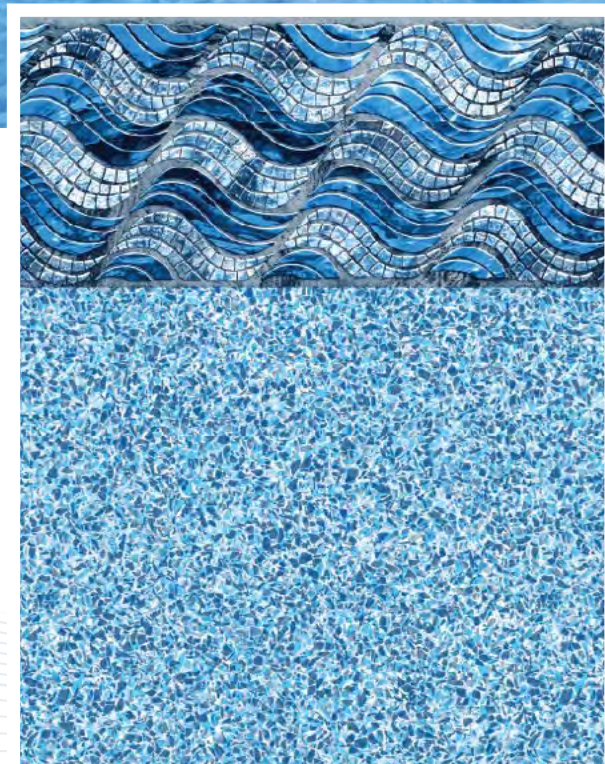

BENGAL BAY

with Lapis Quartz Bottom

LOOP-LOC® EXCLUSIVE LUXURY LINER

Drift along on the gentle lapping waves of Bengal Bay and dream of exotic destinations where crystal blue waters await and jewel-tone lapis quartz glistens below the surface.

White Base / Available in 20 & 28 mil.

Lapis Quartz Textured Step/Bench Available

Lapis Quartz All Over Wall Print Available

MANDALA

with Lapis Quartz Bottom

LOOP-LOC® EXCLUSIVE LUXURY LINER

Symbolizing the infinite and never-ending through stunning mandalas — and with the wisdom and strength of the elephant — our Mandala design captures a mosaic of spiritual grace that's peerless and incomparable.

White Base / Available in 28 mil.

Lapis Quartz Textured Step/Bench Available

Lapis Quartz All Over Wall Print Available