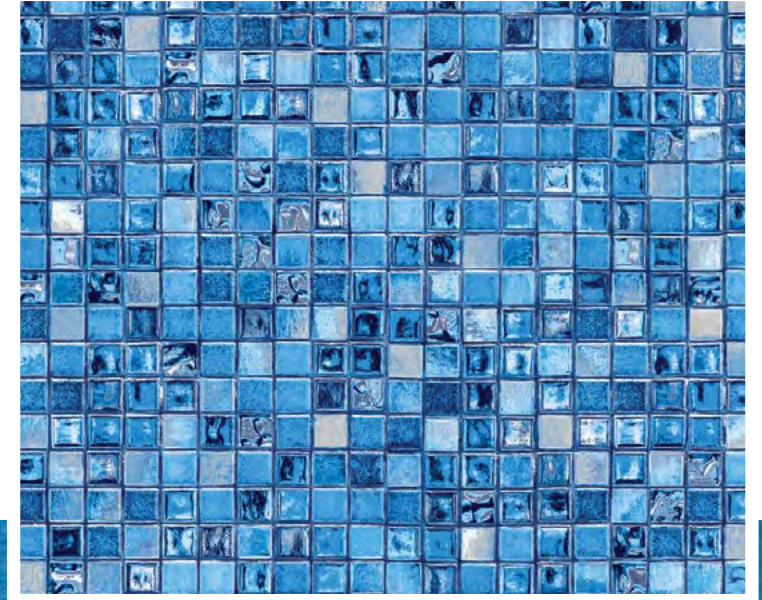

OCEANIA

PearlEssence®
LOOP-LOC® EXCLUSIVE LUXURY LINER

The jeweled tones of our light-refracting PearlEssence® tile pattern bring an added luster and a spa-like quality to your indulgent oasis.

White Base / Available in 20 & 28 mil.
Oceania Textured Step/Bench Available