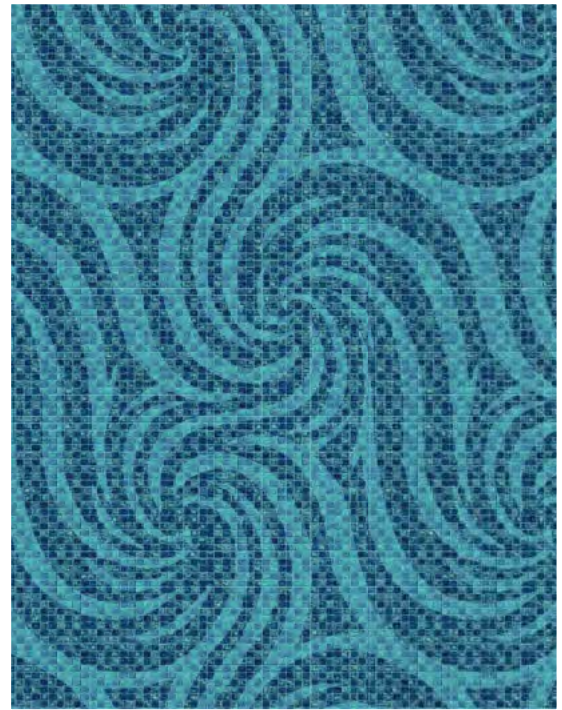

AZURA

BOUTIQUE COLLECTION
LOOP-LOC® EXCLUSIVE LUXURY LINER

This majestic azure palette emulates this sense of wonder, with a resulting presence of mesmerizing depth and beauty. The blue and teal colors represent the pure reflection of great wonder found in a cloudless sky.

Light Teal Base / Available in 20 & 28 mil.
Azura Textured Step/Bench Available

PALM SPRINGS

BOUTIQUE COLLECTION
LOOP-LOC® EXCLUSIVE LUXURY LINER

Palm Springs showcases the tropical elegance and relaxation of the fabled and glamorous California Desert. Simply float away amidst the swaying palms.

White Base / Available in 20 & 28 mil.
Palm Springs Textured Step/Bench Available