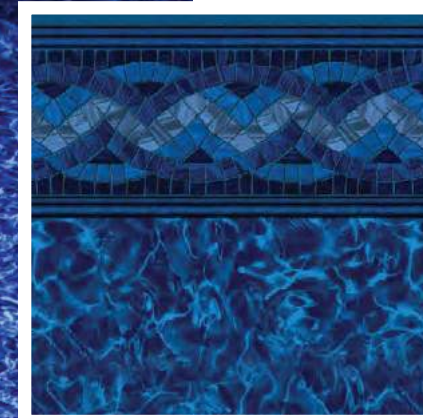

Pale Blue Base / Available in 28 mil.
 La Palma Textured Step/Bench Available
 La Palma All Over Wall Print Available

SERENITY

with Meribella Seas

CHERISHED LOOP-LOC® FAVORITES

Find peace and serenity where reflections of spiraling azure and deep indigo replenish the senses and encourage relaxation.

Indigo Blue Base / Available in 28 mil.
 Meribella Seas Textured Step/Bench Available
 Meribella Seas All Over Wall Print Available

ETERNITY

with Meribella Seas

CHERISHED LOOP-LOC® FAVORITES

Float away in a dreamy ocean of deep cobalt and swirling cerulean blues where eternity meets timelessness.