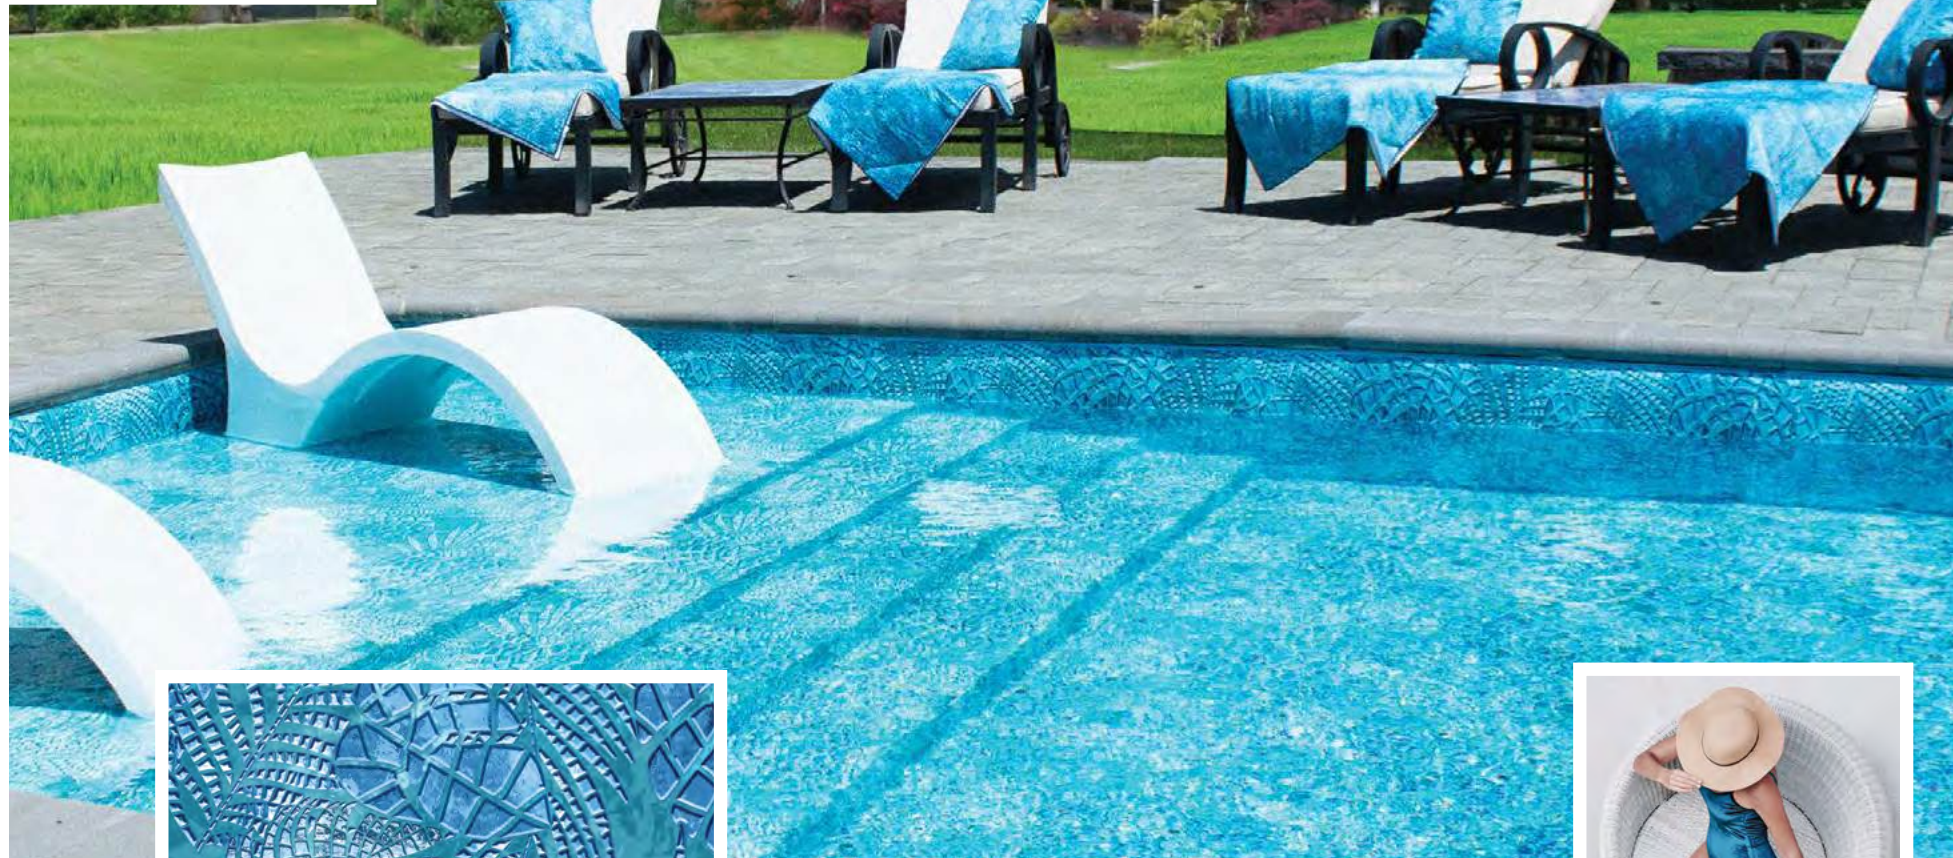

Light Teal Base / Available in 20 & 28 mil.
Azura Textured Step/Bench Available

PALM SPRINGS

BOUTIQUE COLLECTION
LOOP-LOC® EXCLUSIVE LUXURY LINER

Palm Springs showcases the tropical elegance and relaxation of the fabled and glamorous California Desert. Simply float away amidst the swaying palms.