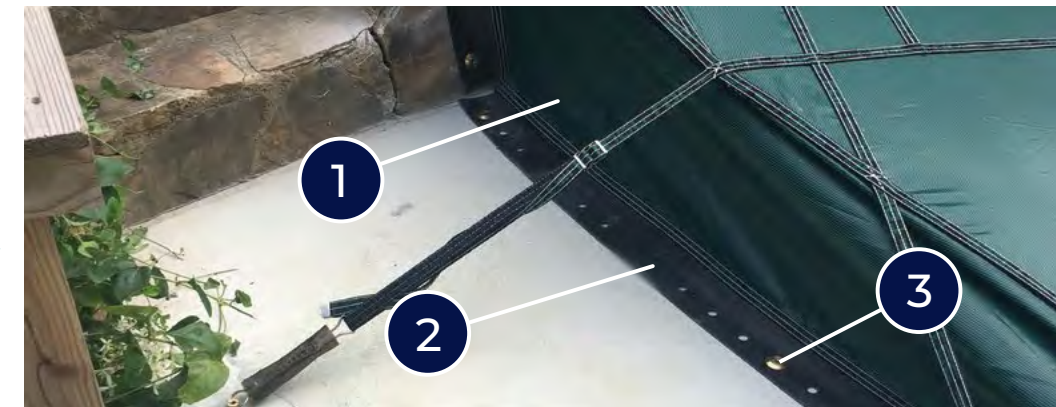

1. Triangular flap of mesh materials sewn to underside of cover.
2. Extrusion with multiple anchoring locations sewn to flap where it meets deck and raised obstruction.
3. Standard LOOP-LOC hardware installed at approximately 3' intervals, secures flap to deck and obstruction.