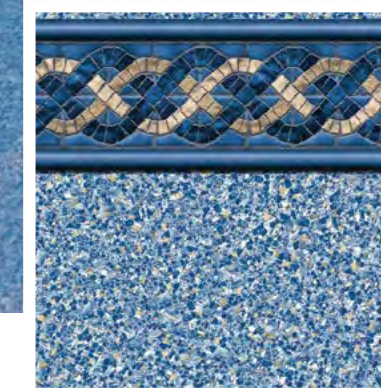

OCEAN REEF

with Marine Sparkle Bottom

CHERISHED LOOP-LOC® FAVORITES

The wondrous colors of the ocean depths are captured in all their shimmering beauty in this glistening liner design.

White Base / Available in 20 & 28 mil.
Marine Sparkle Textured Step/Bench Available
Marine Sparkle All Over Wall Print Available