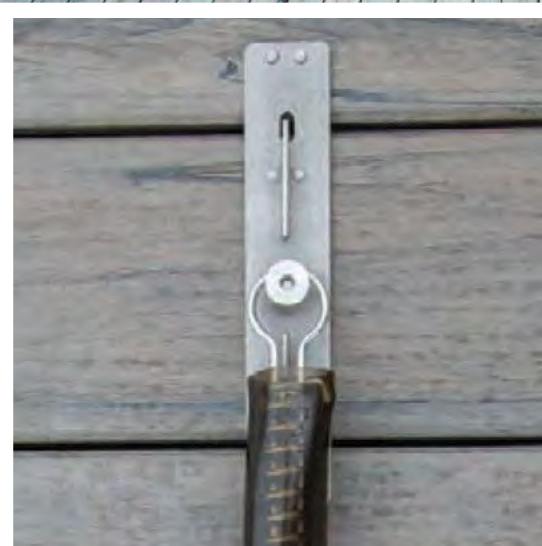

- → Manufactured in marine grade stainless steel.
- → Made for composite decks with $\frac{3}{8}$ " board spacing.