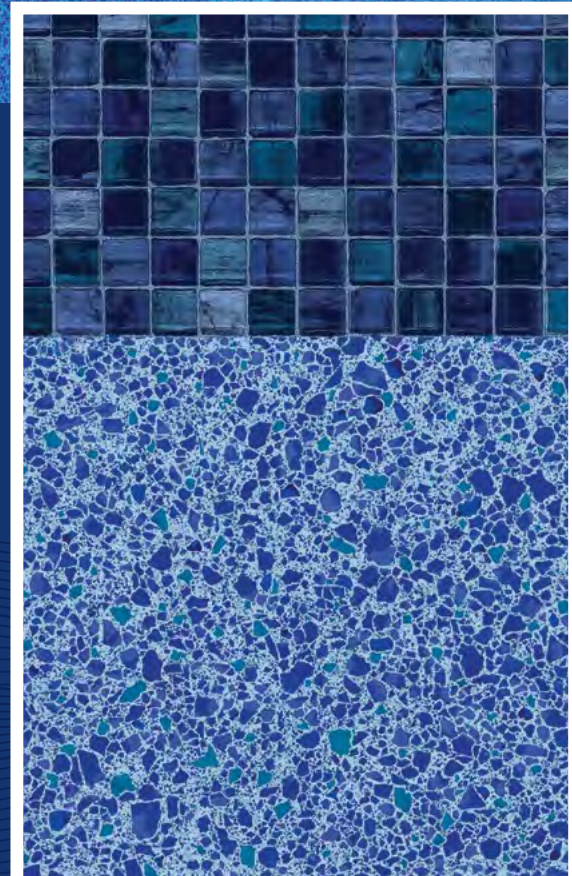

CORTEZA

with La Palma

CHERISHED LOOP-LOC® FAVORITES

Speckles of blue quartz and lapis surround this luxurious granite-inspired pattern. Influenced by the natural stone patterns of the Canary Islands, this serene pattern features a border that emulates handcrafted stone tile work. A perfect marriage of craftsmanship and tranquility.

Pale Blue Base / Available in 28 mil.
La Palma Textured Step/Bench Available
La Palma All Over Wall Print Available

SERENITY

with Meribella Seas

CHERISHED LOOP-LOC® FAVORITES

Find peace and serenity where reflections of spiraling azure and deep indigo replenish the senses and encourage relaxation.

Indigo Blue Base / Available in 28 mil.
Meribella Seas Textured Step/Bench Available
Meribella Seas All Over Wall Print Available

ETERNITY

with Meribella Seas

CHERISHED LOOP-LOC® FAVORITES

Float away in a dreamy ocean of deep cobalt and swirling cerulean blues where eternity meets timelessness.

Indigo Blue Base / Available in 20 & 28 mil.
Meribella Seas Textured Step/Bench Available
Meribella Seas All Over Wall Print Available