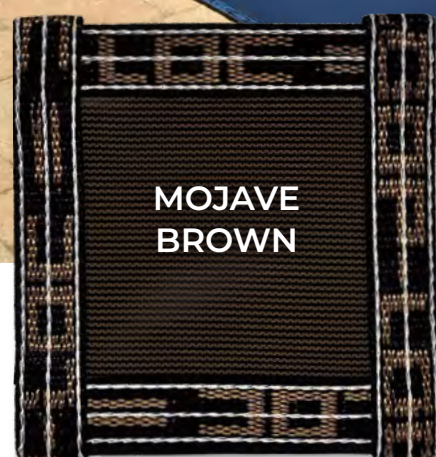

MOJAVE
BROWN