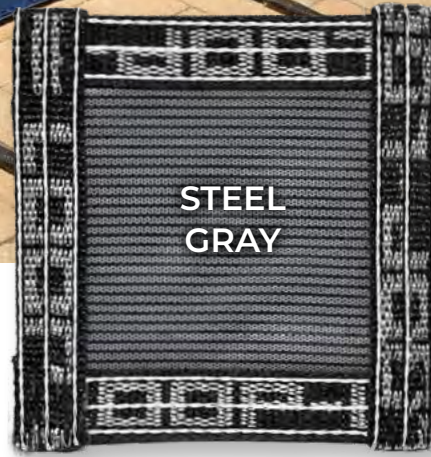

STEEL
GRAY

AQUA-XTREME®

Maximum light blocking
Lightning-quick drainage
Ultimate convenience

Imagine opening your pool in the spring and having it look almost as clean as the day you closed it. That's what you can expect from Aqua-Xtreme "Virtually Solid" mesh safety covers by LOOP-LOC®.

Our ultimate light-blocking fabric deters algae growth and enables lightning-quick draining. Unlike other light blocking covers, Aqua-Xtreme drains up to 80 gallons per minute without clogging. The unique, new weave is extra durable to give you the complete peace of mind that comes with owning a LOOP-LOC safety swimming pool cover.

- Ultimate light blocking to deter algae growth
- Super-strong, quick-draining mesh
- 50% lighter than solid covers for easy handling
- Available in Hunter Green, Sapphire Navy, Mojave Brown and Steel Gray to complement your backyard decor

Manual Safety Cover
In accordance with
ASTM Standard F 1346-91

Made in the USA

Preview any LOOP-LOC Safety Cover
with our Mirage Pool Visualizer at
looploc.com/mirage