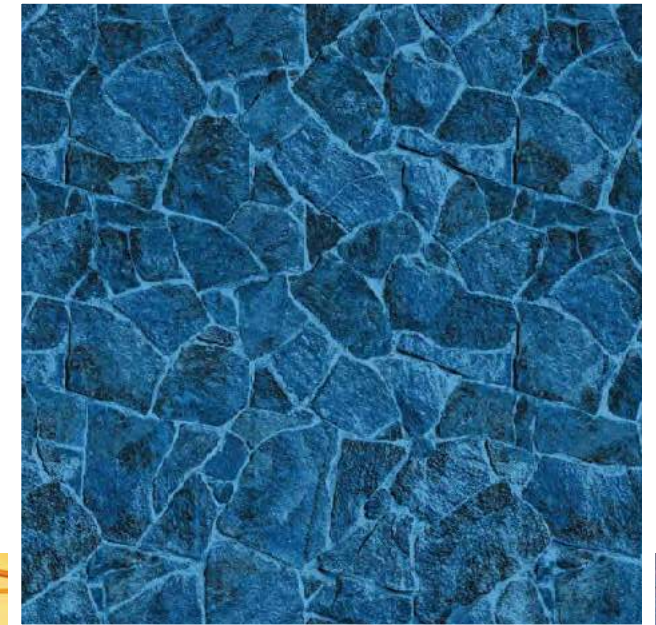

Blue Base / Available in 28 mil.
Windermere Lake Textured Step/Bench Available

CARIBBEAN TEAL

CHERISHED LOOP-LOC® FAVORITES

Immerse yourself in the signature color of peaceful and serene seas. Give a teal Caribbean feel to any pool. Squares are 2"x 2".