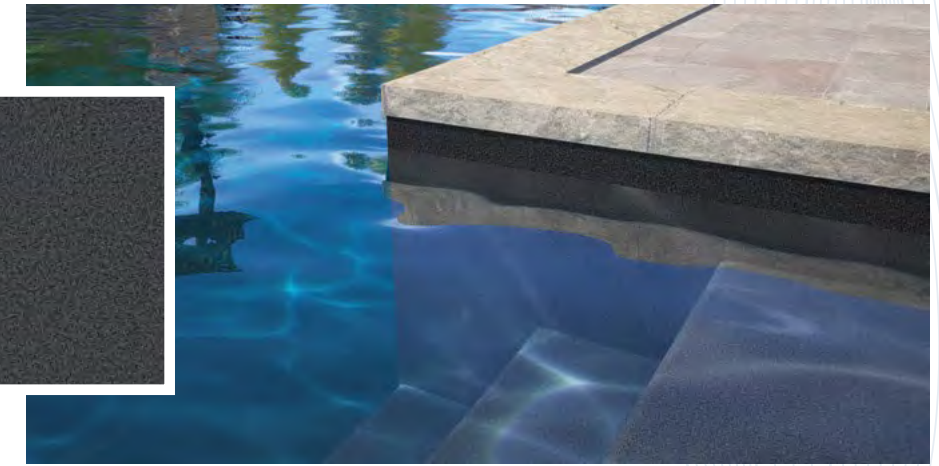

Tan Base / Available in 20 & 28 mil.

Tremezzo Textured Step/Bench Available

GRANITE GRAY

GUNITE LINER SERIES

Dark Gray Base / Available in 28 mil.
Granite Gray Textured Step/Bench Available

GRAYSTONE

GUNITE LINER SERIES