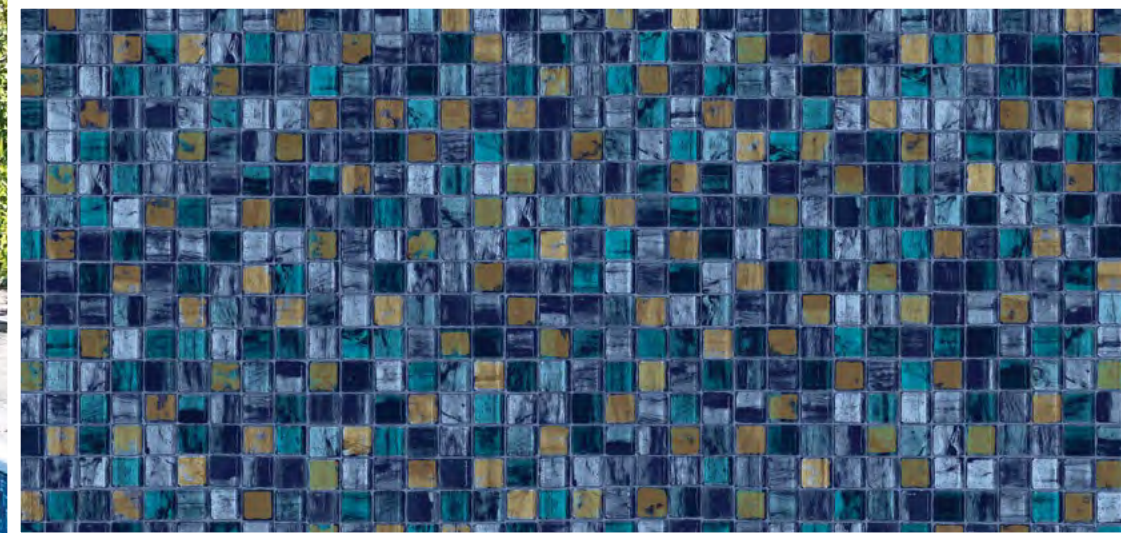

MADISON & LUXE

PearlEssence®
LOOP-LOC® EXCLUSIVE LUXURY LINER

Step into high-end luxury. The exquisite gold PearlEssence® finish bathes your pool in a stunning shimmer, turning every swim into a lavish experience. Immerse yourself in glimmer and let your pool be the centerpiece of a truly spectacular setting.

Light Blue Base / Available in 28 mil.
Madison & Luxe Textured Step/Bench Available