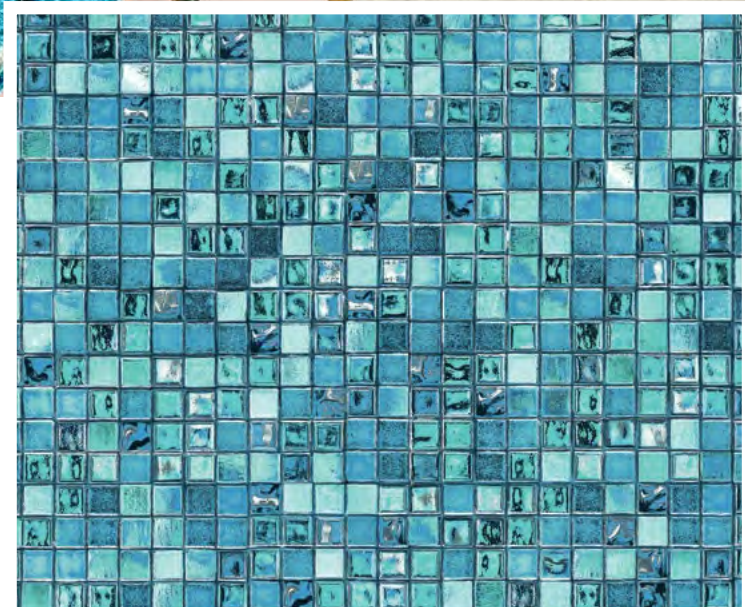

PACIFICA

PearlEssence®
LOOP-LOC® EXCLUSIVE LUXURY LINER

With an iridescent glow, our PearlEssence® teal tiles shimmer and sparkle as if mimicking the beautiful waves along the California coastline, bringing a harmonious energy to your backyard oasis.

White Base / Available in 20 & 28 mil.
Pacifica Textured Step/Bench Available

OCEANIA

PearlEssence®
LOOP-LOC® EXCLUSIVE LUXURY LINER

The jeweled tones of our light-refracting PearlEssence® tile pattern bring an added luster and a spa-like quality to your indulgent oasis.

White Base / Available in 20 & 28 mil.
Oceania Textured Step/Bench Available