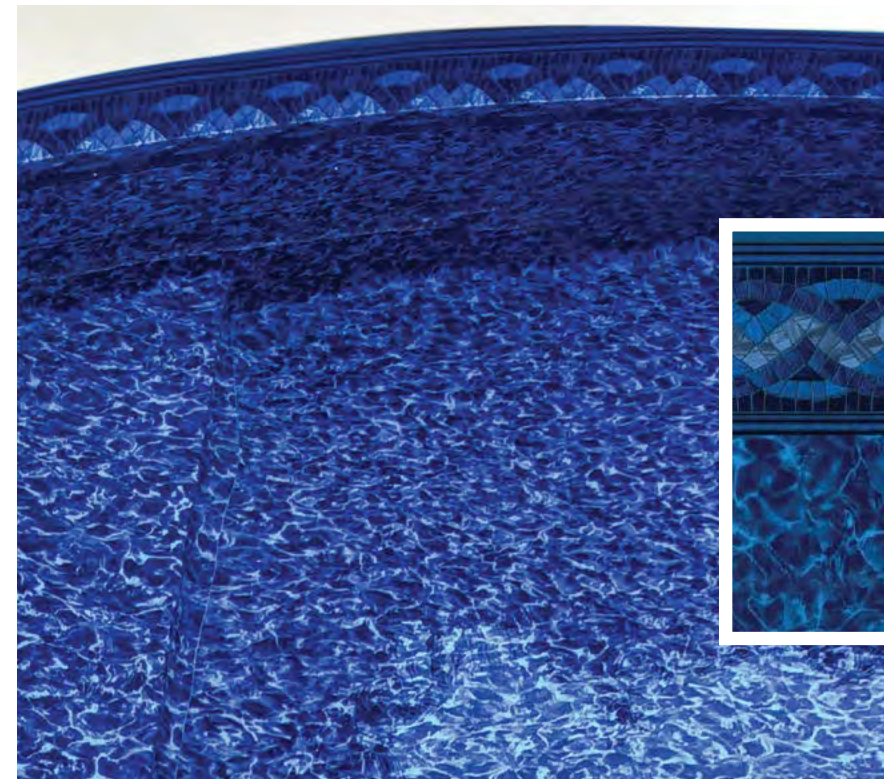

Pale Blue Base / Available in 28 mil.
 La Palma Textured Step/Bench Available
 La Palma All Over Wall Print Available

SERENITY

with Meribella Seas

CHERISHED LOOP-LOC® FAVORITES

Find peace and serenity where reflections of spiraling azure and deep indigo replenish the senses and encourage relaxation.

Indigo Blue Base / Available in 28 mil.
 Meribella Seas Textured Step/Bench Available
 Meribella Seas All Over Wall Print Available

ETERNITY

with Meribella Seas

CHERISHED LOOP-LOC® FAVORITES

Float away in a dreamy ocean of deep cobalt and swirling cerulean blues where eternity meets timelessness.