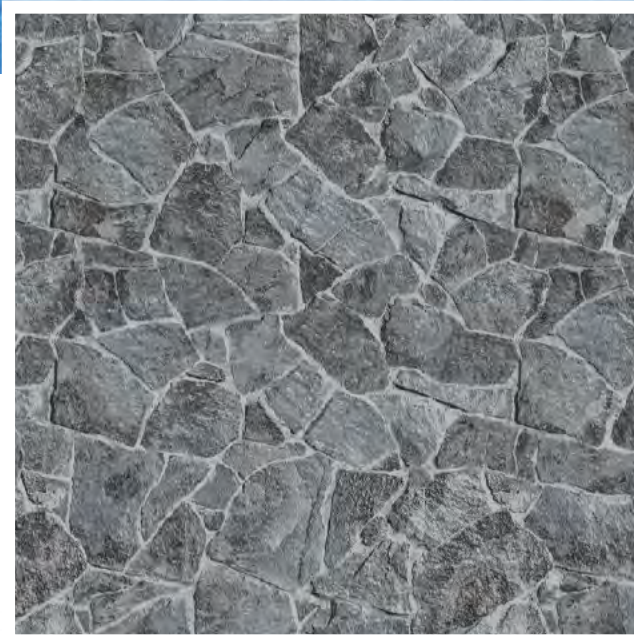

HDE Blue Base / Available in 28 mil.
Granite Blue Textured Step/Bench Available

RUTLAND WATERS

LOOP-LOC® EXCLUSIVE LUXURY LINER

The varying gray tones of these tumbled rocks provide a unique contrast to the beautiful blue water which will make your pool the true centerpiece of your backyard.