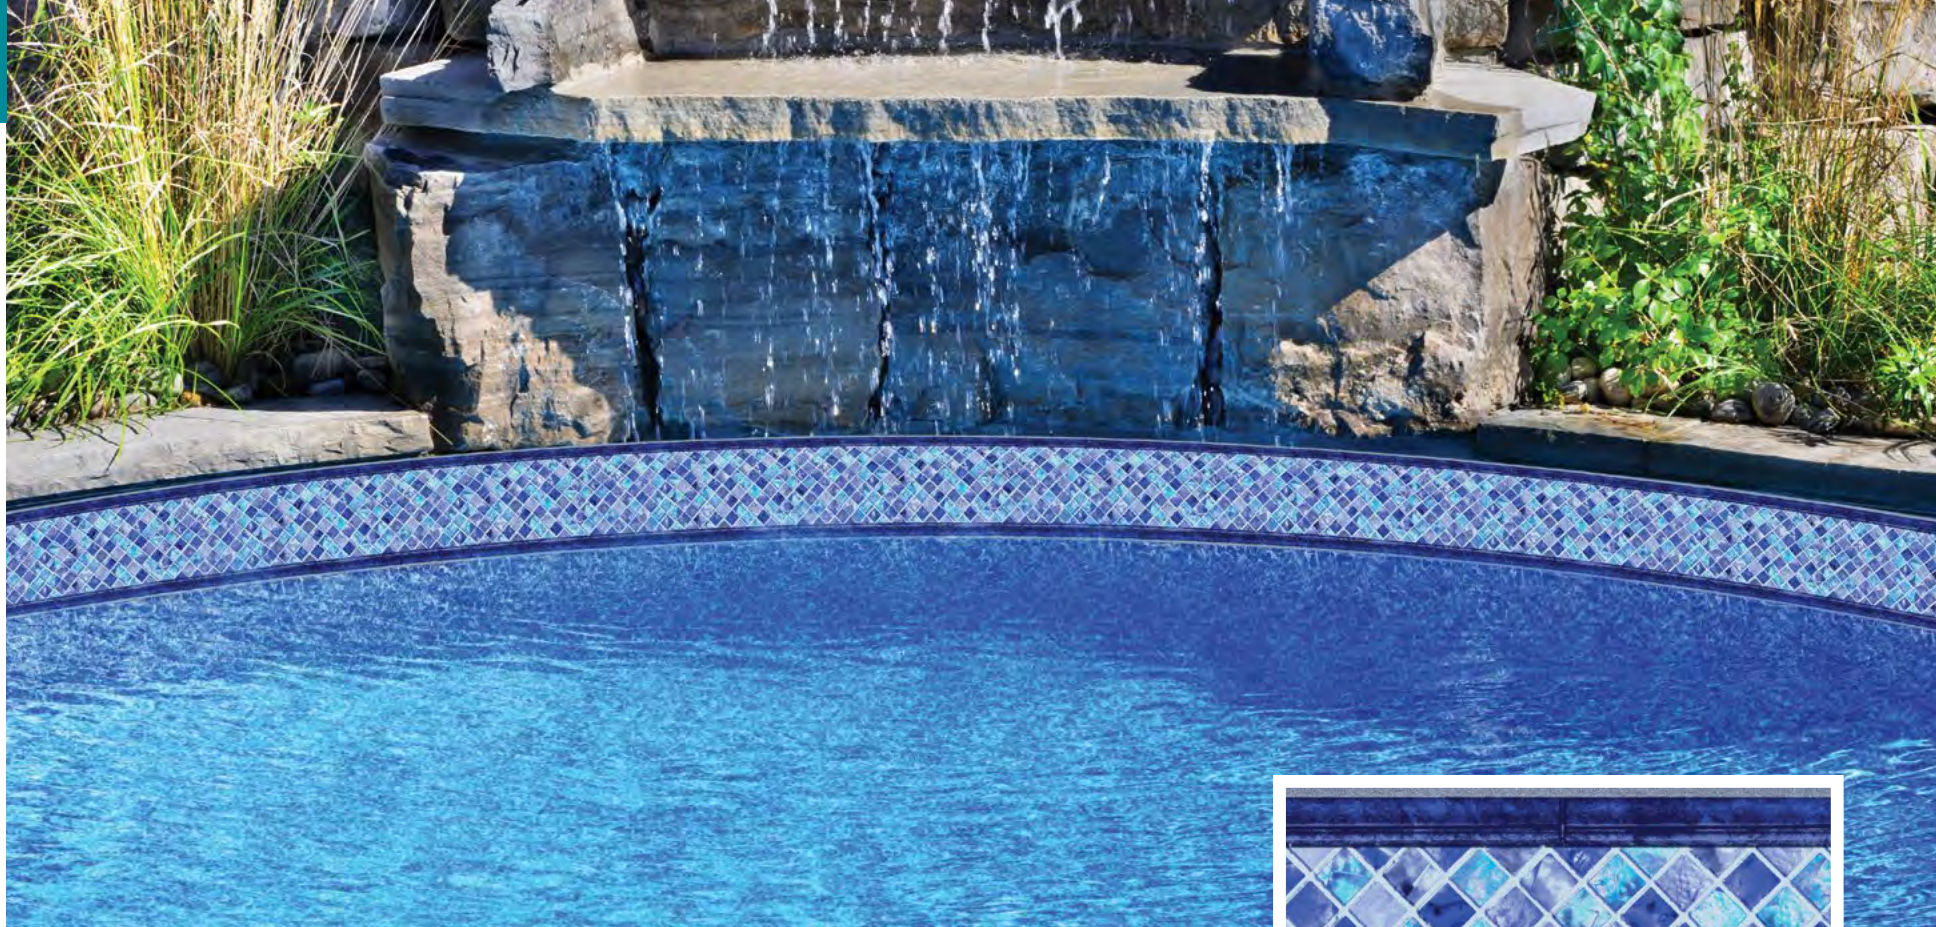

White Base / Available in 20 & 28 mil.
Marine Sparkle Textured Step/Bench Available
Marine Sparkle All Over Print Available

TRANQUILITY

with Tropical Isle

CHERISHED LOOP-LOC® FAVORITES

Escape to the tranquil embrace of your own private paradise as the vibrant tropical motifs surround you. Let every swim become a journey to the heart of relaxation, and let your pool transport you to a tropical haven where dreams come true.