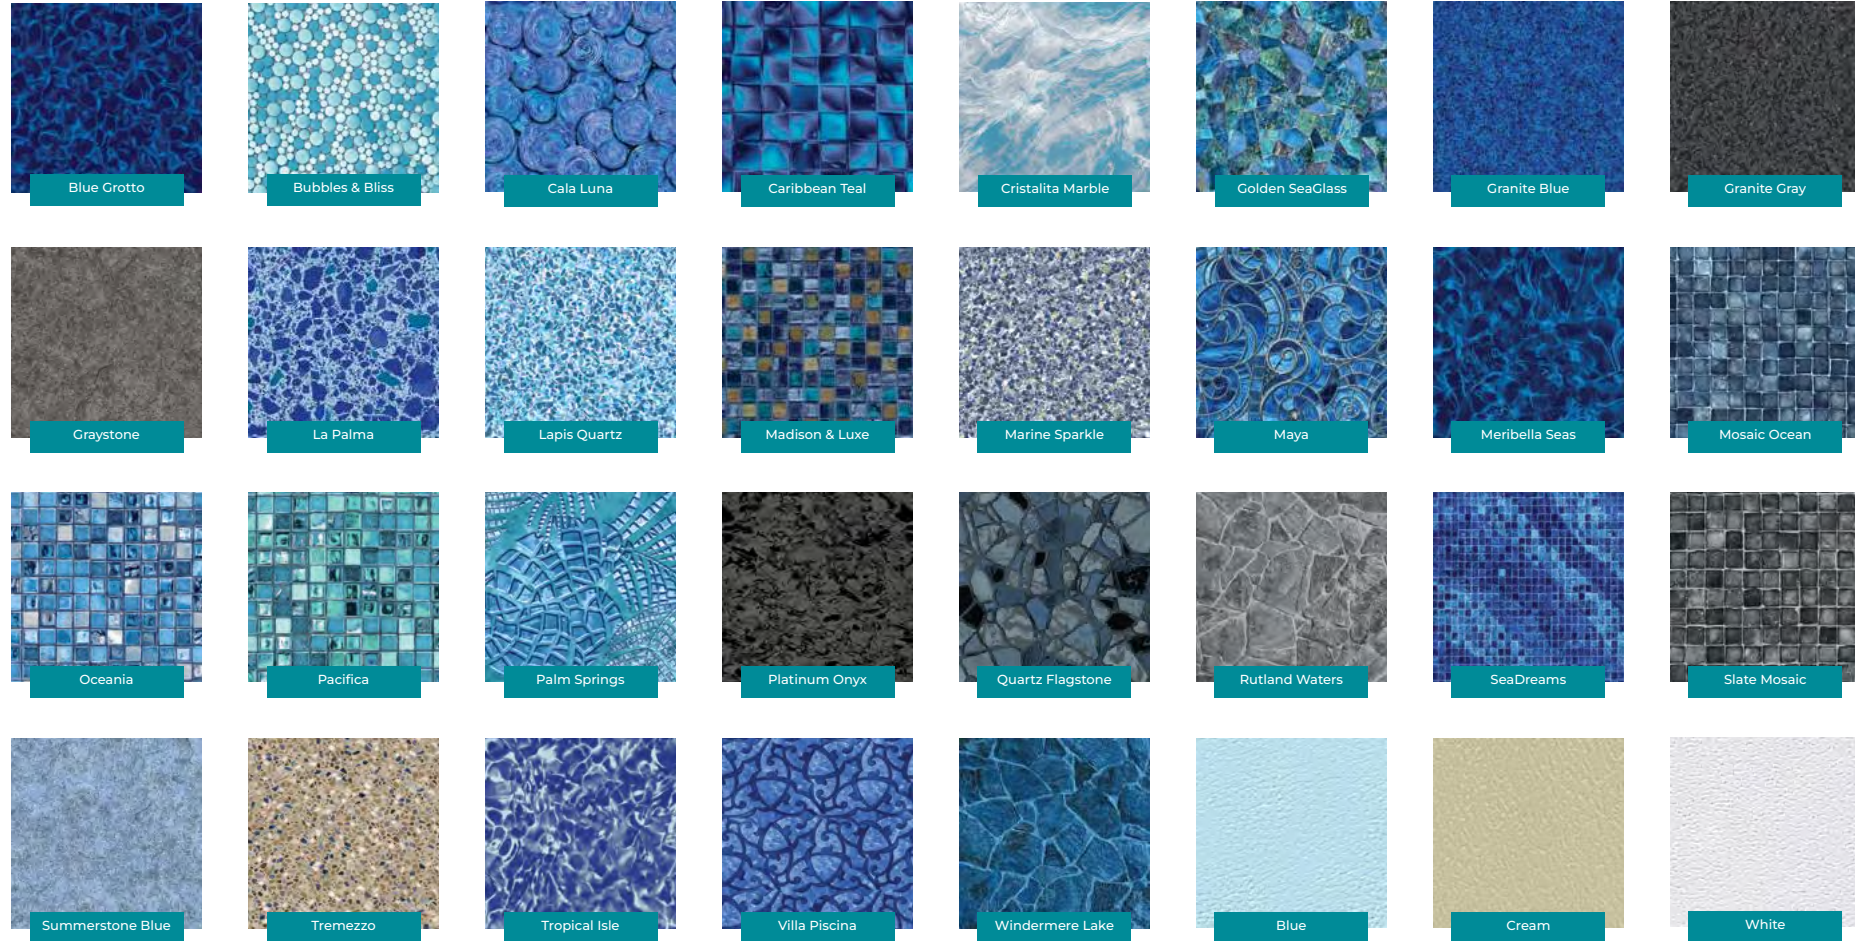

Indigo Blue Base / Available in 28 mil.
 Meribella Seas Textured Step/Bench Available
 Meribella Seas All Over Wall Print Available

ETERNITY

with Meribella Seas

CHERISHED LOOP-LOC® FAVORITES

Float away in a dreamy ocean of deep cobalt and swirling cerulean blues where eternity meets timelessness.

Tan Base / Available in 20 & 28 mil.

Tremezzo Textured Step/Bench Available

GRANITE GRAY

GUNITE LINER SERIES

Dark Gray Base / Available in 28 mil.
Granite Gray Textured Step/Bench Available

GRAYSTONE

GUNITE LINER SERIES

European Gray Base / Available in 28 mil.
Graystone Textured Step/Bench Available

SUMMERSTONE BLUE

GUNITE LINER SERIES

Pale Blue Base / Available in 28 mil.
Summerstone Blue Textured Step/Bench Available

TEXTURED PATTERNS

Textured Patterns available in 26 mil. for pool step and bench applications:

Solid Patterns

| | | |
|---|--|---|
| Arctic White / Available in 28 mil. only. | European Blue / Available in 28 mil. only. | Light Gray / Available in 28 mil. only. |
| Montauk Blue / Available in 20 & 28 mil. | Steel Gray / Available in 20 mil. only. | Tan / Available in 30 mil. only. |