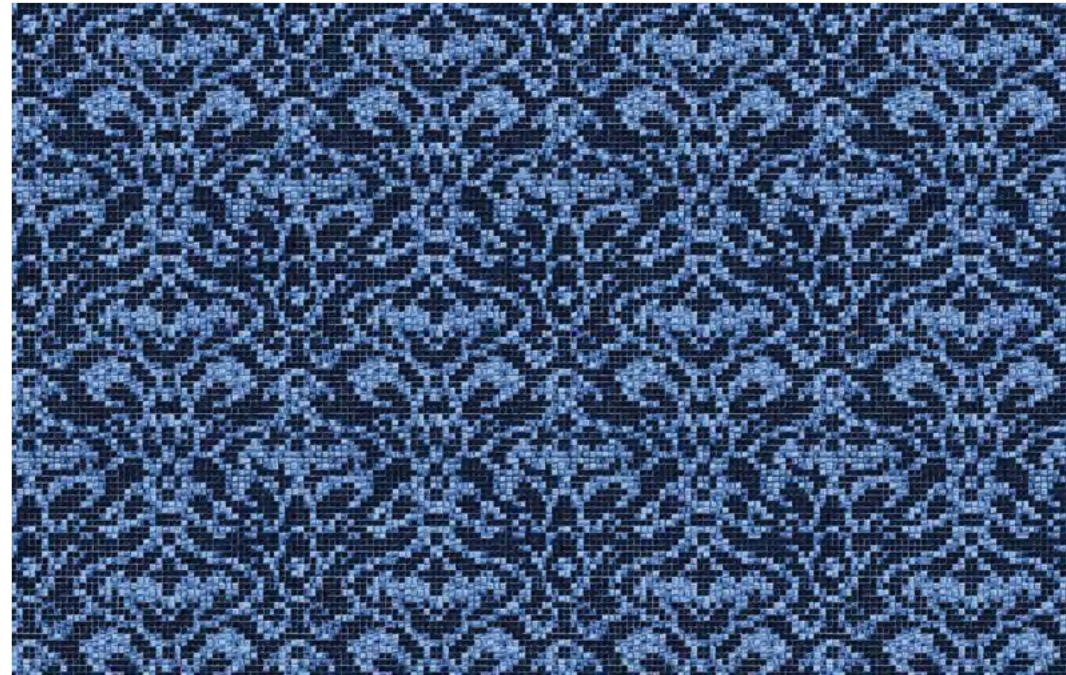

BELLA VISTA

Designed by D&L

BOUTIQUE COLLECTION
LOOP-LOC® EXCLUSIVE LUXURY LINER

1st Place Golden Cylinder Awards Winner

Bella Vista, the original entry in our Boutique Collection, features a gorgeous, yet subtle repeating mosaic pattern.

Blue Base / Available in 20 & 28 mil.
Bella Vista Textured Step/Bench Available