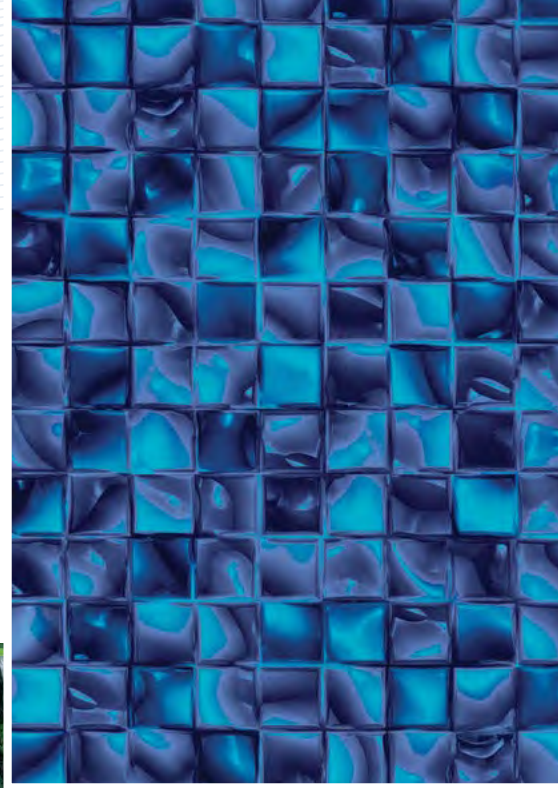

CARIBBEAN TEAL

CHERISHED LOOP-LOC® FAVORITES

Immerse yourself in the signature color of peaceful and serene seas. Give a teal Caribbean feel to any pool. Squares are 2"x 2".

Electric Teal Base / Available in 20 & 28 mil.
Caribbean Teal Textured Step/Bench Available