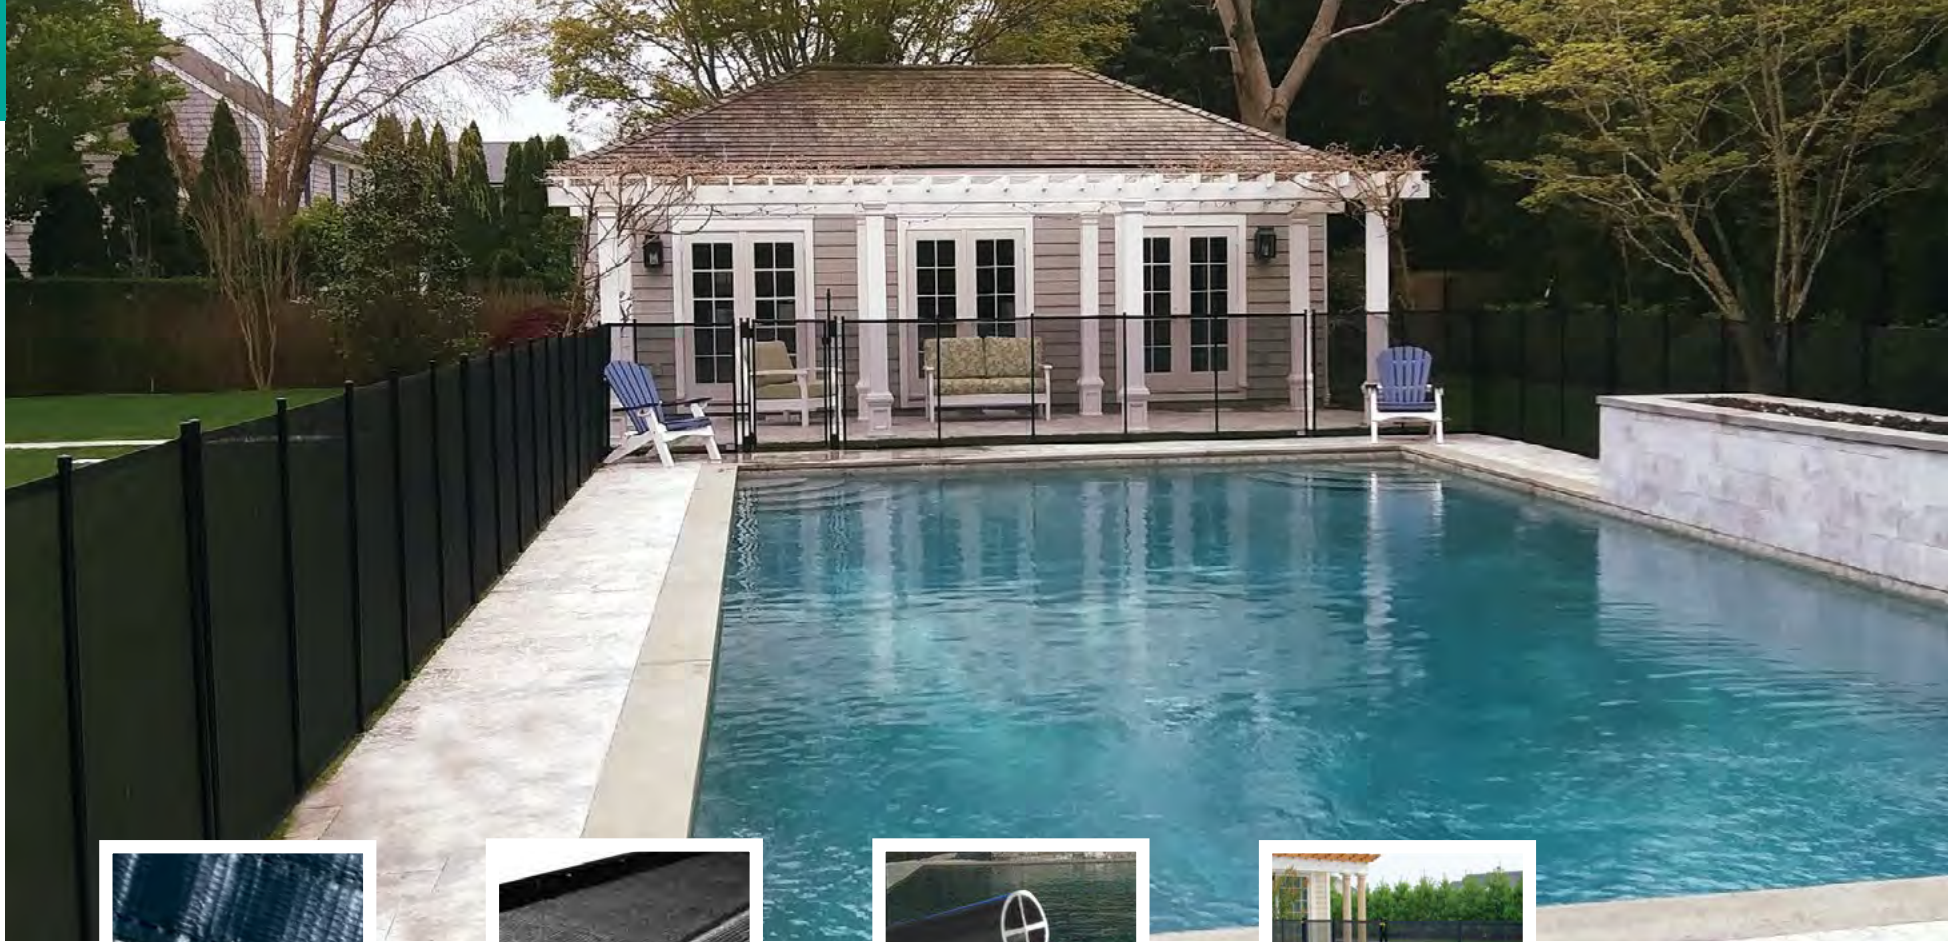

An additional layer of protection: built for strength, built to last.

When it comes to keeping kids safe, there is no substitute for adult supervision, but no parent can be everywhere, every minute. BABY-LOC® is a convenient, cost-effective additional layer of protection to prevent access to pools by children.

Plus, it's built strong, built to last, and can be put up or taken down in mere minutes.