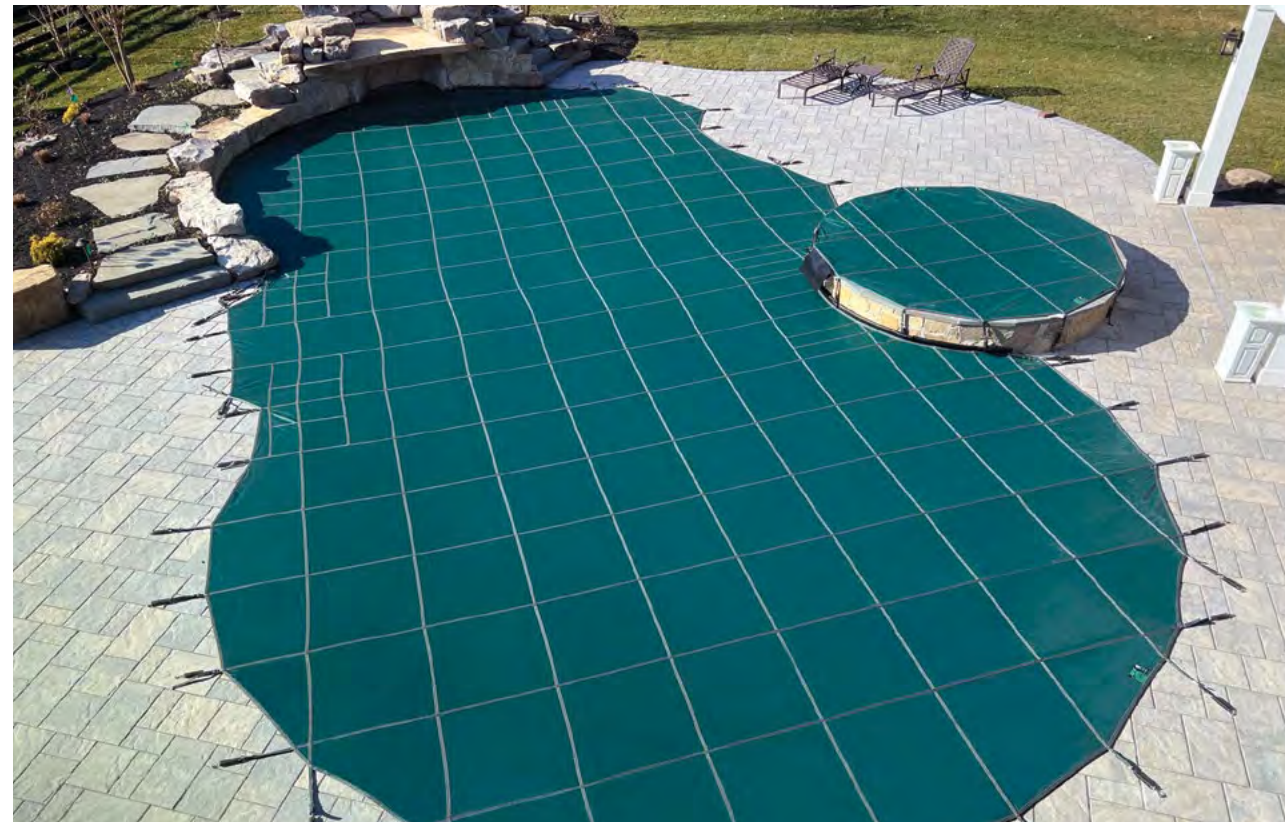

SUPER DENSE MESH

You'll probably never need a pool cover safe and strong enough to support the weight of "Bubbles," the African Elephant. Imagine how safe you'll feel owning the only pool cover that's proven it can: the LOOP-LOC® Safety Swimming Pool Cover

- Allows rain and melting snow to easily drain through
- Blocks virtually all sunlight

LOOP-LOC® covers not only meet, but exceed ASTM standards for Safety Swimming Pool Cover F 1346-91. To show our commitment and dedication to the safety and security of your family, LOOP-LOC covers have undergone extensive outside testing through Underwriters Laboratories (UL) and have earned the seal of approval for safety swimming pool covers.

Manual Safety Cover
In accordance with
ASTM Standard F 1346-91

Made in the USA

Super dense mesh available in **Green or designer Black, Gray, Tan or Blue** to complement your outdoor decor.